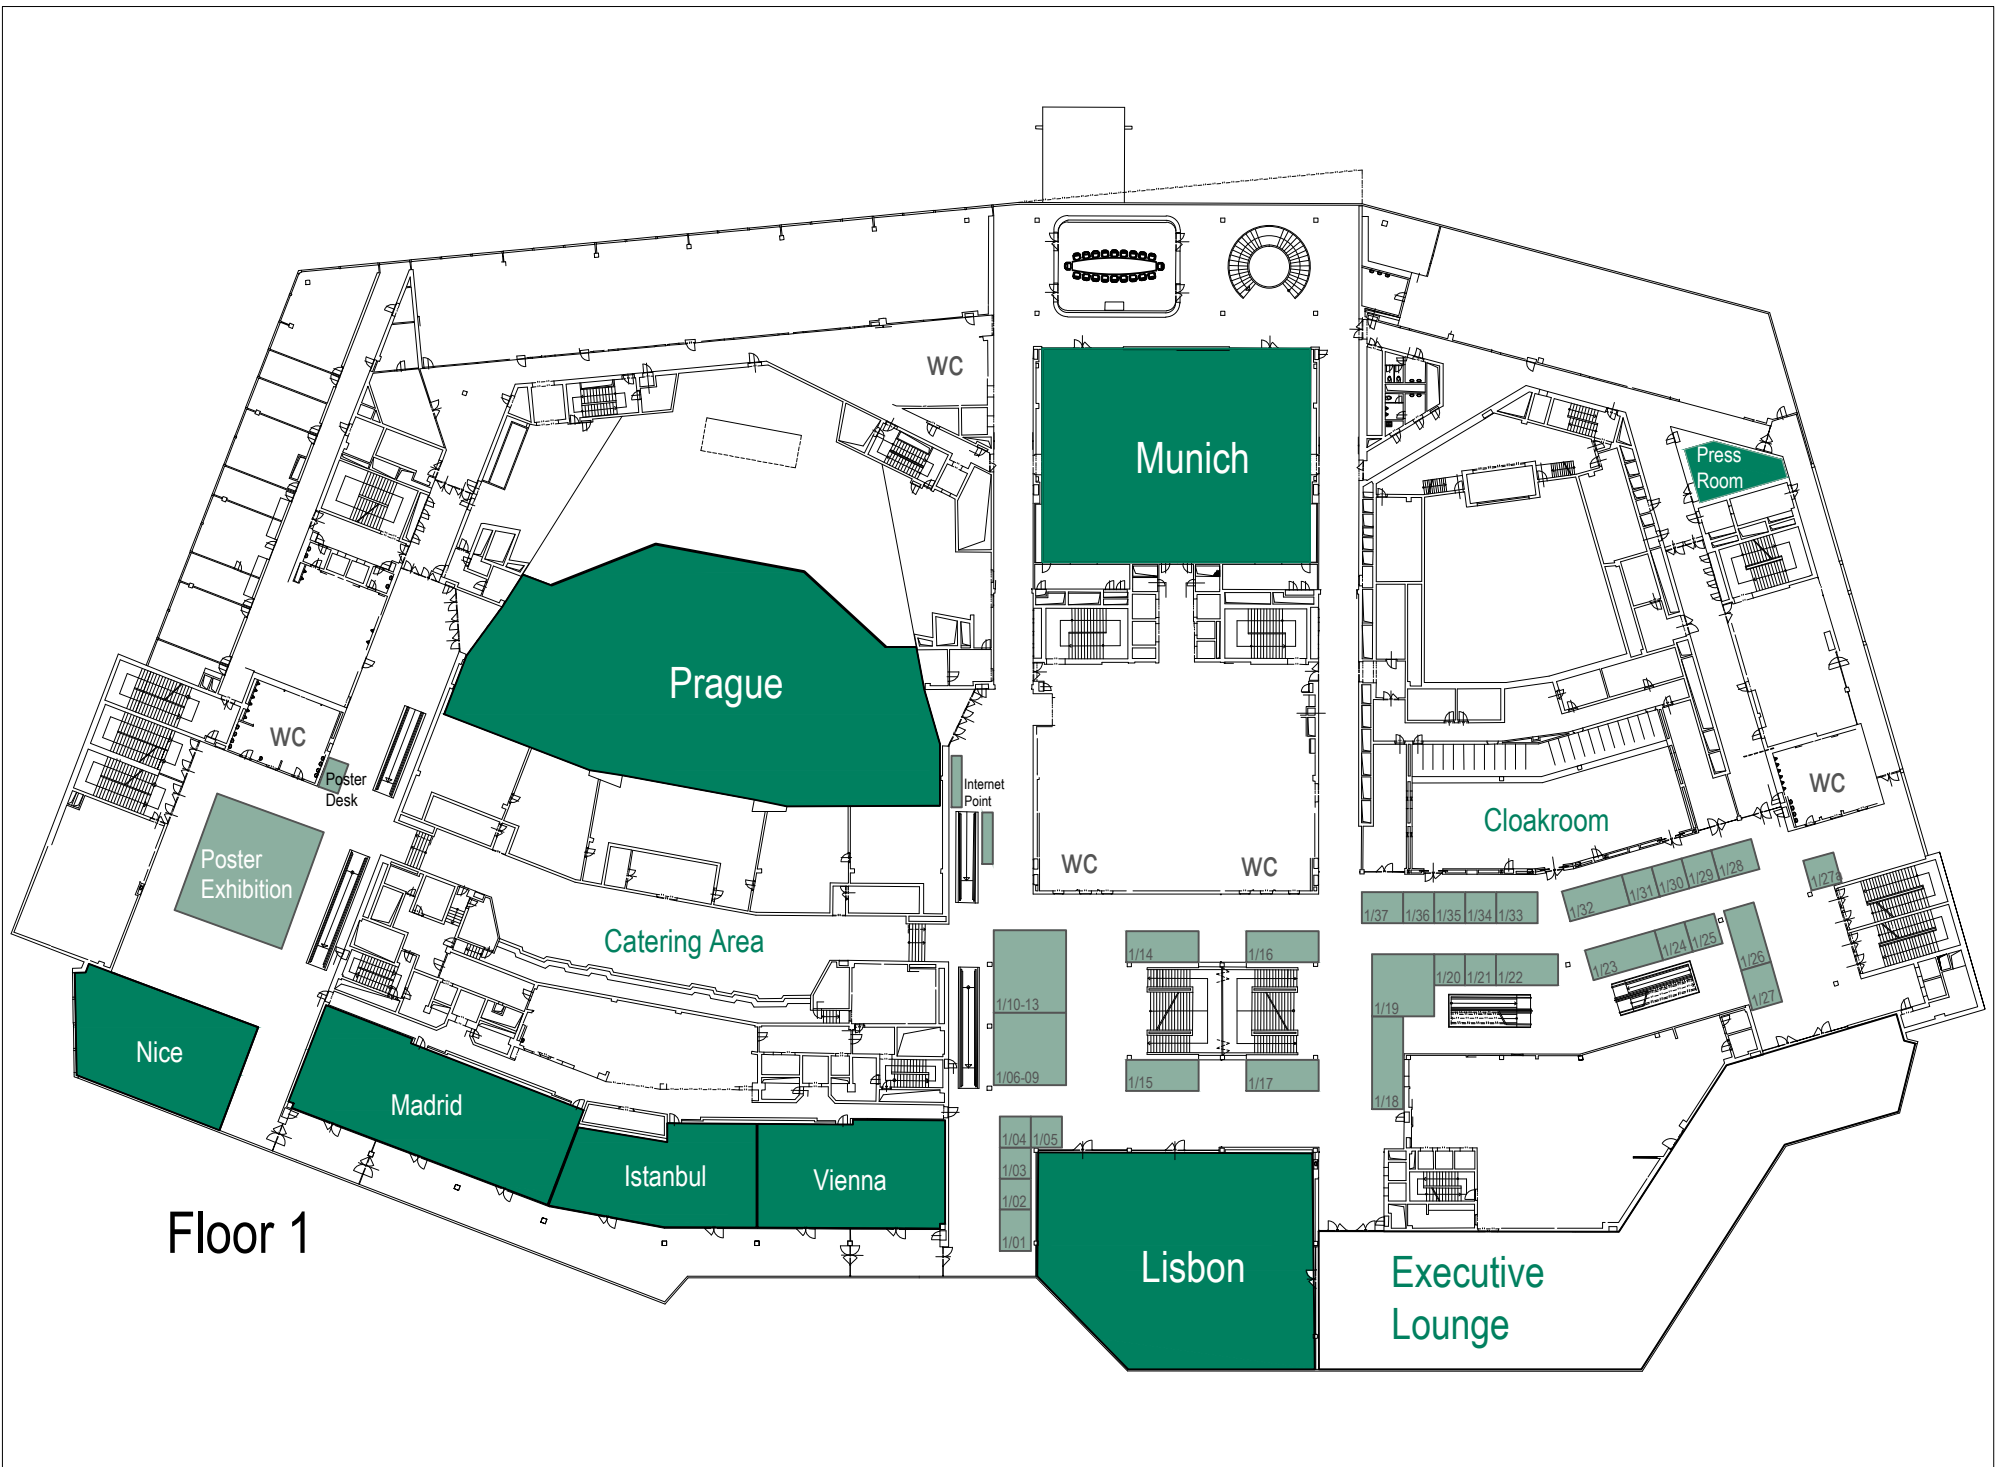

Main Entrance

Registration Area

WC

WC

WC

Barcelona

Berlin

Speaker Preview Center

0/17-18

0/16/0/19

0/10 0/11 0/12 0/13 0/14 0/15

0/24
0/23 0/25
0/22 0/26
0/21 0/27

0/28 0/31
0/29 0/32
0/30 0/33

0/34 0/37
0/35 0/38
0/36 0/39

0/51 0/52 0/53 0/54

0/55 0/56 0/57

0/60 0/58

0/50 0/49 0/48

Floor 1

Munich

Prague

Nice

Madrid

Istanbul

Vienna

Lisbon

WC

WC

Poster Exhibition

Poster Desk

Catering Area

Internet Point